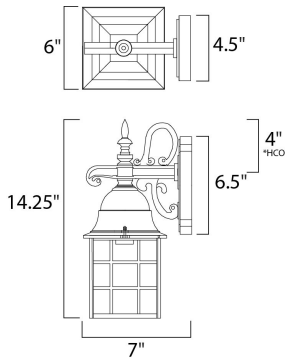

MEASUREMENTS:

<u>Width</u>	<u>Height</u>	<u>Extension</u>
6.00"	14.25"	7.00"
<u>BP Width</u>	<u>BP Height</u>	<u>HCO</u>
4.50"	6.50"	4.00"
<u>Hanging Weight</u>		
2.68 lb		

LAMPING:

1.00 of Bulbs
60W
60 TOTAL WATTAGE

1,150 RATED LUMENS

INPUT VOLTAGE: 120

DIMMABLE : Standard Dimmer

Always consult a qualified electrician before installing any lighting product.