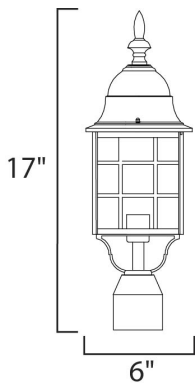

**CERTIFICATION:**

Wet Location

**ADDITIONAL:**

MB (NOT INCLUDED)  
 RATED LIFE 2500 Hours  
 OPERATING TEMPERATURE:  
 -20°C (-4°F), 40°C (104°F)

**MEASUREMENTS:**

Width

6.00"

Hanging Weight

2.33 lb

Height

17.00"

**LAMPING:**

1.00 of Bulbs

60W

60 TOTAL WATTAGE

1,150 RATED LUMENS

<u>Width</u>	<u>Height</u>	<u>Extension</u>
6.00"	14.25"	7.00"
<u>BP Width</u>	<u>BP Height</u>	<u>HCO</u>
4.50"	6.50"	4.00"
<u>Hanging Weight</u>		
2.68 lb		

**LAMPING:**

1.00 of Bulbs  
 60W  
 60 TOTAL WATTAGE